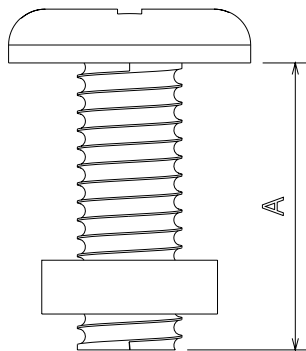

PRODUCT CODE: RB620
ROOFING BOLT & NUT

DESCRIPTION

M6 x 20mm Roofing Bolt c/w M6 Flat Nut

FINISH

BZP

MATERIAL

Steel

PACKAGING

Packed in qty 200

ADDITIONAL NOTES

Each roofing bolt is supplied c/w M6 flat nut

Front view

CODE	TYPE	A
RB612	M6	12
RB616	M6	16
RB620	M6	20
RB625	M6	25
RB630	M6	30
RB635	M6	35
RB640	M6	40
RB650	M6	50